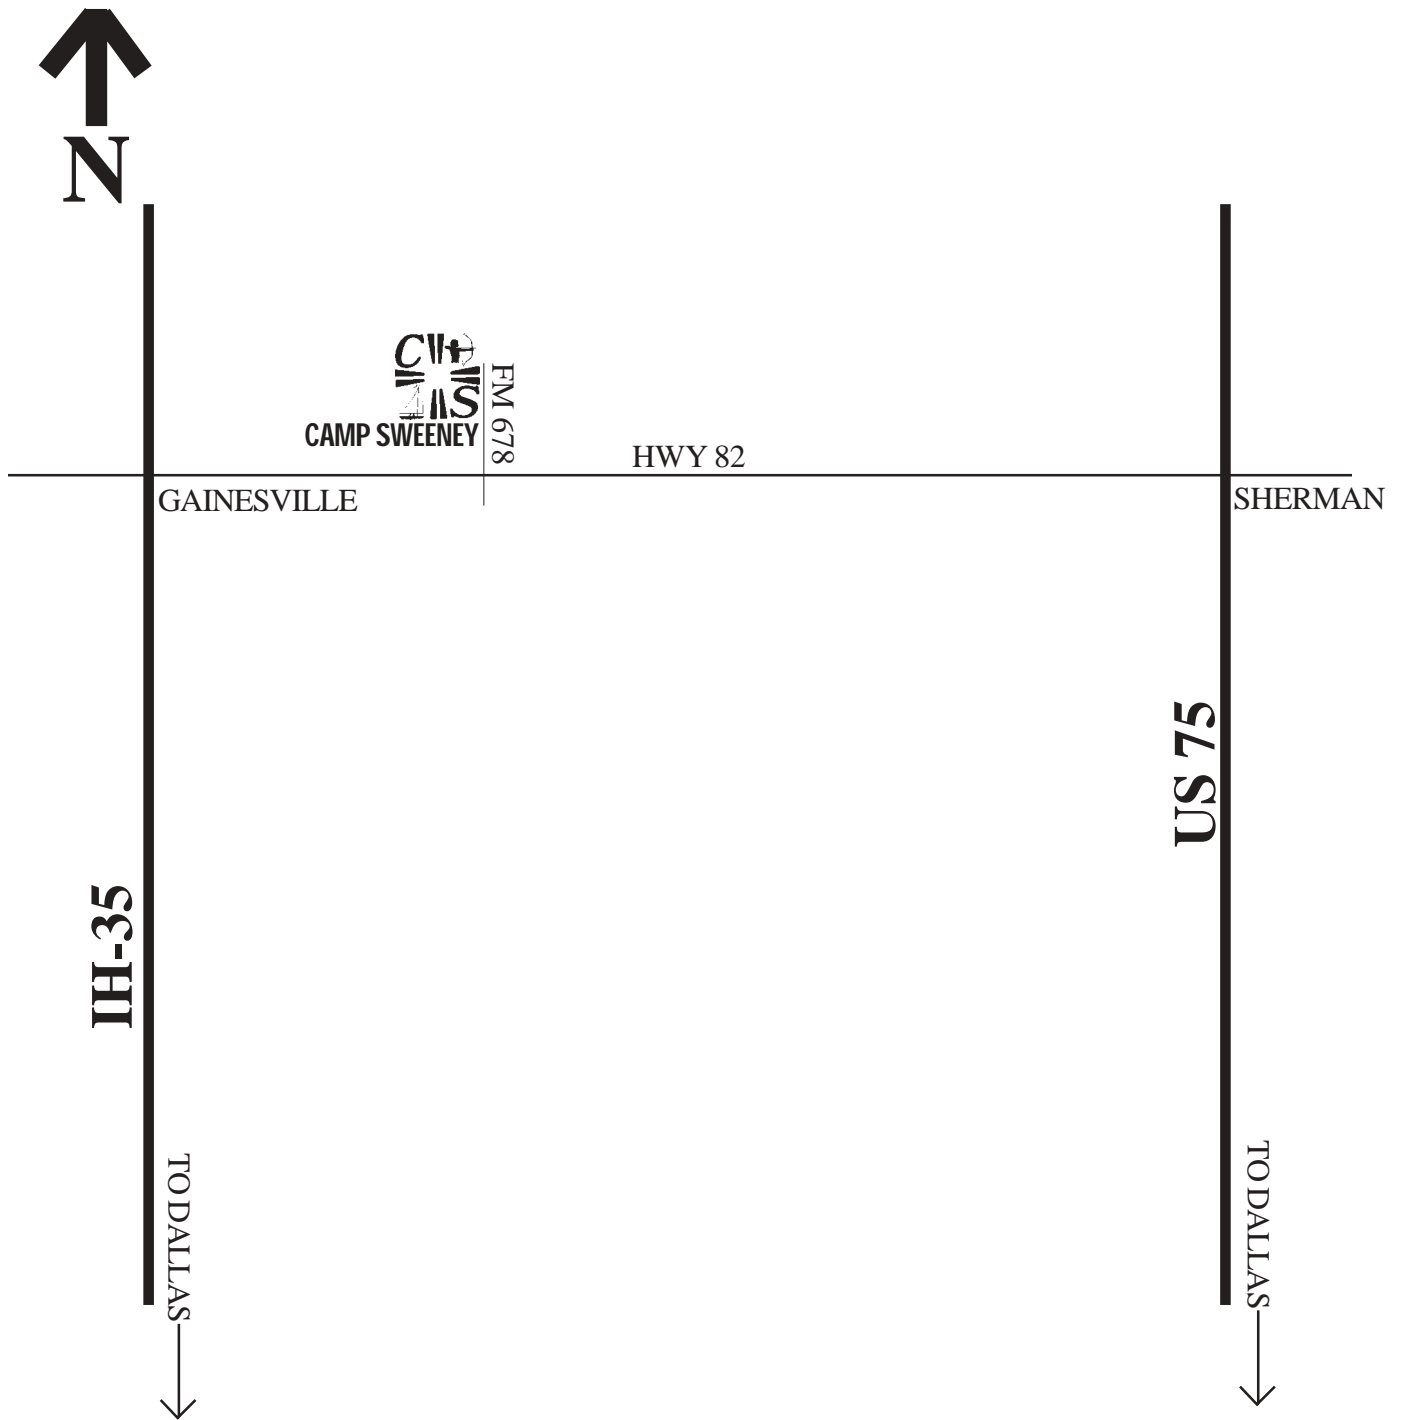

ALL ROADS LEAD TO CAMP SWEENEY...

Camp Sweeney is located 75 miles north of Dallas-Fort Worth, Texas, eight miles east of Gainesville. The camp can be reached from Interstate 35 by going east of Gainesville on U.S. Highway 82. Then go north on FM 678 one mile to reach the campgrounds.

DFW airport is the closest airport to Camp Sweeney. It is 75 miles away. There is a private shuttle service that will transport campers to and from the airport. Call our office at 940-665-2011 for details.